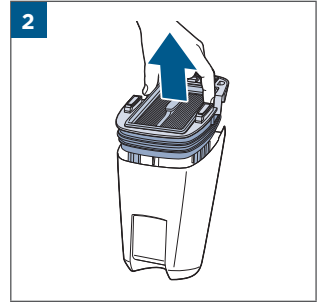

.....8

.....9

100% - 70%	
69% - 40%	
39% - 10%	
> 9% - 1%	
0%	

MASS POWER
S030-1B297100HE

24

25

26

©2022 BISSELL Inc. All rights reserved.
Part Number 1629362 11/21 RevA
global.BISSELL.com