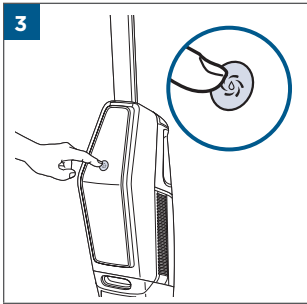

.....8

.....9

100% - 70%	
69% - 40%	
39% - 10%	
> 9% - 1%	
0%	

MASS POWER
S030-1B297100HE

24

25

26

©2022 BISSELL Inc. All rights reserved.
Part Number 1629362 11/21 RevA
global.BISSELL.com