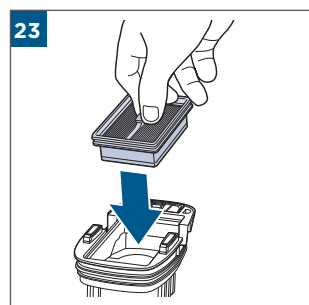

.....8

.....9

100% - 70%	
69% - 40%	
39% - 10%	
> 9% - 1%	
0%	

MASS POWER
S030-1B297100HE

24

25

26

©2022 BISSELL Inc. All rights reserved.
Part Number 1629362 11/21 RevA
global.BISSELL.com