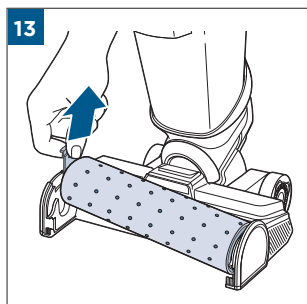

.....8

.....9

100% - 70%	
69% - 40%	
39% - 10%	
> 9% - 1%	
0%	

MASS POWER
S030-1B297100HE

24

25

26

©2022 BISSELL Inc. All rights reserved.
Part Number 1629362 11/21 RevA
global.BISSELL.com