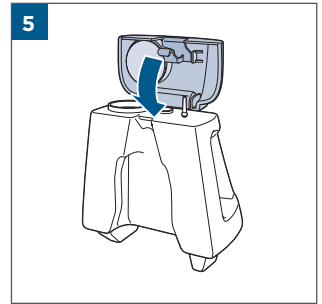

.....8

.....9

100% - 70%	
69% - 40%	
39% - 10%	
> 9% - 1%	
0%	

MASS POWER
S030-1B297100HE

24

25

26

©2022 BISSELL Inc. All rights reserved.
Part Number 1629362 11/21 RevA
global.BISSELL.com