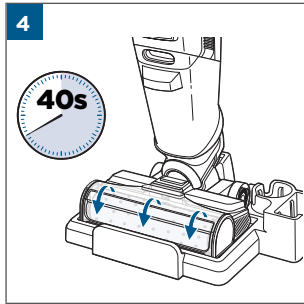

.....8

.....9

100% - 70%	
69% - 40%	
39% - 10%	
> 9% - 1%	
0%	

MASS POWER
S030-1B297100HE

24

25

26

©2022 BISSELL Inc. All rights reserved.
Part Number 1629362 11/21 RevA
global.BISSELL.com