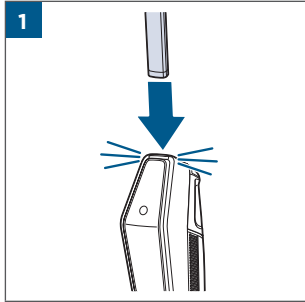

.....8

.....9

100% - 70%	
69% - 40%	
39% - 10%	
> 9% - 1%	
0%	

MASS POWER
S030-1B297100HE

24

25

26

©2022 BISSELL Inc. All rights reserved.
Part Number 1629362 11/21 RevA
global.BISSELL.com