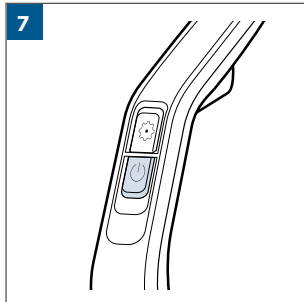

.....8

.....9

100% - 70%	
69% - 40%	
39% - 10%	
> 9% - 1%	
0%	

MASS POWER
S030-1B297100HE

24

25

26

©2022 BISSELL Inc. All rights reserved.
Part Number 1629362 11/21 RevA
global.BISSELL.com