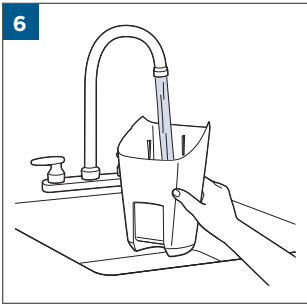

.....8

.....9

100% - 70%	
69% - 40%	
39% - 10%	
> 9% - 1%	
0%	

MASS POWER
S030-1B297100HE

24

25

26

©2022 BISSELL Inc. All rights reserved.
Part Number 1629362 11/21 RevA
global.BISSELL.com