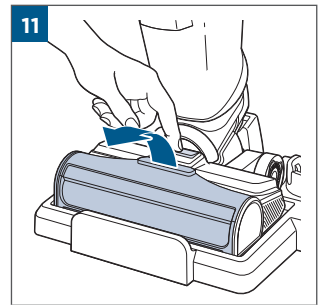

.....8

.....9

100% - 70%	
69% - 40%	
39% - 10%	
> 9% - 1%	
0%	

MASS POWER
S030-1B297100HE

24

25

26

©2022 BISSELL Inc. All rights reserved.
Part Number 1629362 11/21 RevA
global.BISSELL.com