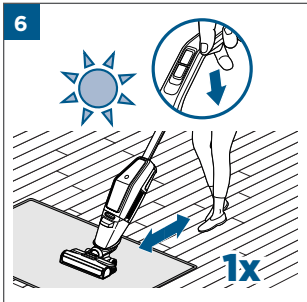

.....8

.....9

100% - 70%	
69% - 40%	
39% - 10%	
> 9% - 1%	
0%	

MASS POWER
S030-1B297100HE

24

25

26

©2022 BISSELL Inc. All rights reserved.
Part Number 1629362 11/21 RevA
global.BISSELL.com