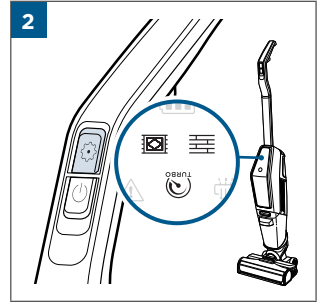

.....8

.....9

100% - 70%	
69% - 40%	
39% - 10%	
> 9% - 1%	
0%	

MASS POWER
S030-1B297100HE

24

25

26

©2022 BISSELL Inc. All rights reserved.
Part Number 1629362 11/21 RevA
global.BISSELL.com