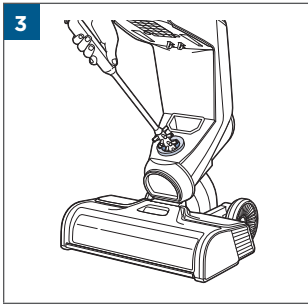

.....8

.....9

100% - 70%	
69% - 40%	
39% - 10%	
> 9% - 1%	
0%	

MASS POWER
S030-1B297100HE

24

25

26

©2022 BISSELL Inc. All rights reserved.
Part Number 1629362 11/21 RevA
global.BISSELL.com