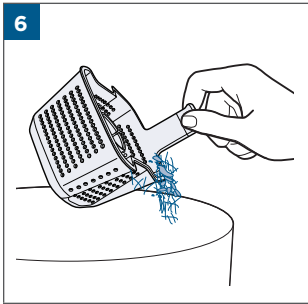

.....8

.....9

100% - 70%	
69% - 40%	
39% - 10%	
> 9% - 1%	
0%	

MASS POWER
S030-1B297100HE

24

25

26

©2022 BISSELL Inc. All rights reserved.
Part Number 1629362 11/21 RevA
global.BISSELL.com