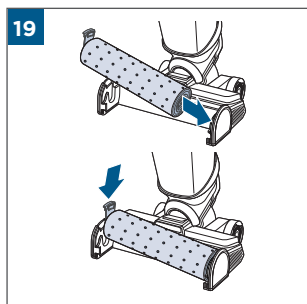

.....8

.....9

100% - 70%	
69% - 40%	
39% - 10%	
> 9% - 1%	
0%	

MASS POWER
S030-1B297100HE

24

25

26

©2022 BISSELL Inc. All rights reserved.
Part Number 1629362 11/21 RevA
global.BISSELL.com