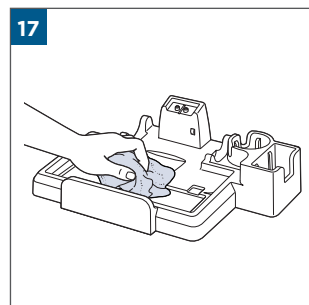

.....8

.....9

100% - 70%	
69% - 40%	
39% - 10%	
> 9% - 1%	
0%	

MASS POWER
S030-1B297100HE

24

25

26

©2022 BISSELL Inc. All rights reserved.
Part Number 1629362 11/21 RevA
global.BISSELL.com