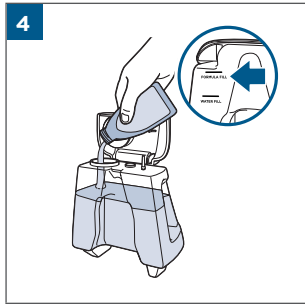

.....8

.....9

100% - 70%	
69% - 40%	
39% - 10%	
> 9% - 1%	
0%	

MASS POWER
S030-1B297100HE

24

25

26

©2022 BISSELL Inc. All rights reserved.
Part Number 1629362 11/21 RevA
global.BISSELL.com