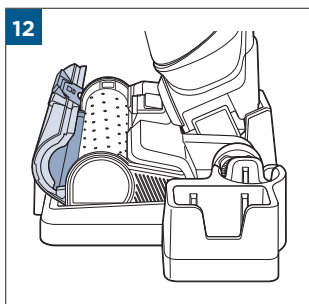

.....8

.....9

100% - 70%	
69% - 40%	
39% - 10%	
> 9% - 1%	
0%	

MASS POWER
S030-1B297100HE

24

25

26

©2022 BISSELL Inc. All rights reserved.
Part Number 1629362 11/21 RevA
global.BISSELL.com