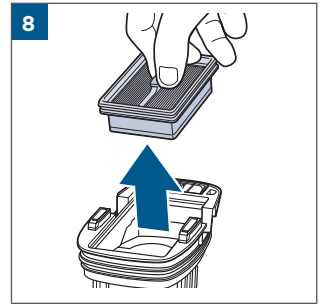

.....8

.....9

100% - 70%	
69% - 40%	
39% - 10%	
> 9% - 1%	
0%	

MASS POWER
S030-1B297100HE

24

25

26

©2022 BISSELL Inc. All rights reserved.
Part Number 1629362 11/21 RevA
global.BISSELL.com