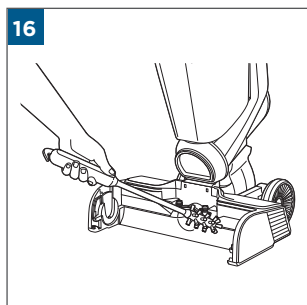

.....8

.....9

100% - 70%	
69% - 40%	
39% - 10%	
> 9% - 1%	
0%	

MASS POWER
S030-1B297100HE

24

25

26

©2022 BISSELL Inc. All rights reserved.
Part Number 1629362 11/21 RevA
global.BISSELL.com