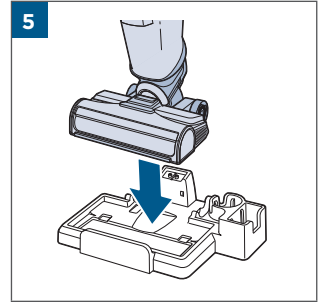

.....8

.....9

100% - 70%	
69% - 40%	
39% - 10%	
> 9% - 1%	
0%	

MASS POWER
S030-1B297100HE

24

25

26

©2022 BISSELL Inc. All rights reserved.
Part Number 1629362 11/21 RevA
global.BISSELL.com