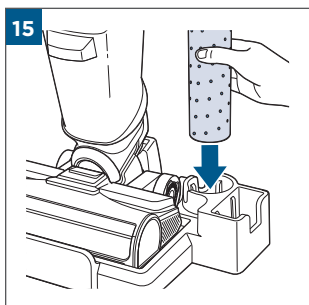

.....8

.....9

100% - 70%	
69% - 40%	
39% - 10%	
> 9% - 1%	
0%	

MASS POWER
S030-1B297100HE

24

25

26

©2022 BISSELL Inc. All rights reserved.
Part Number 1629362 11/21 RevA
global.BISSELL.com