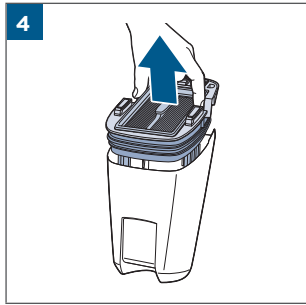

.....8

.....9

100% - 70%	
69% - 40%	
39% - 10%	
> 9% - 1%	
0%	

MASS POWER
S030-1B297100HE

24

25

26

©2022 BISSELL Inc. All rights reserved.
Part Number 1629362 11/21 RevA
global.BISSELL.com