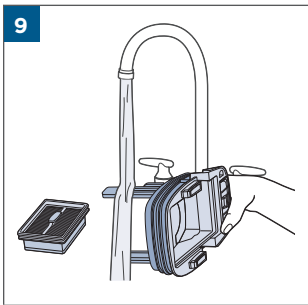

.....8

.....9

100% - 70%	
69% - 40%	
39% - 10%	
> 9% - 1%	
0%	

MASS POWER
S030-1B297100HE

24

25

26

©2022 BISSELL Inc. All rights reserved.
Part Number 1629362 11/21 RevA
global.BISSELL.com