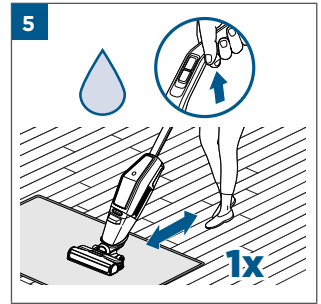

.....8

.....9

100% - 70%	
69% - 40%	
39% - 10%	
> 9% - 1%	
0%	

MASS POWER
S030-1B297100HE

24

25

26

©2022 BISSELL Inc. All rights reserved.
Part Number 1629362 11/21 RevA
global.BISSELL.com