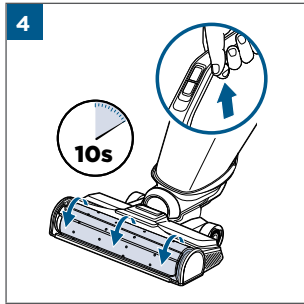

.....8

.....9

100% - 70%	
69% - 40%	
39% - 10%	
> 9% - 1%	
0%	

MASS POWER
S030-1B297100HE

24

25

26

©2022 BISSELL Inc. All rights reserved.
Part Number 1629362 11/21 RevA
global.BISSELL.com