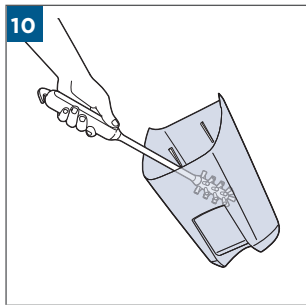

.....8

.....9

100% - 70%	
69% - 40%	
39% - 10%	
> 9% - 1%	
0%	

MASS POWER
S030-1B297100HE

24

25

26

©2022 BISSELL Inc. All rights reserved.
Part Number 1629362 11/21 RevA
global.BISSELL.com