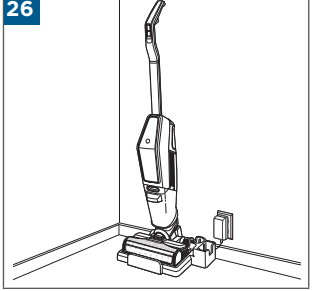

.....8

.....9

100% - 70%	
69% - 40%	
39% - 10%	
> 9% - 1%	
0%	

MASS POWER
S030-1B297100HE

24

25

26

©2022 BISSELL Inc. All rights reserved.
Part Number 1629362 11/21 RevA
global.BISSELL.com