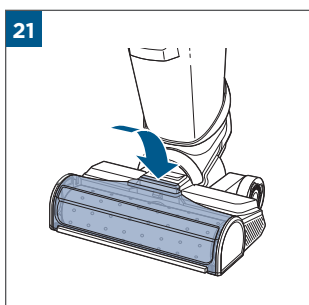

.....8

.....9

100% - 70%	
69% - 40%	
39% - 10%	
> 9% - 1%	
0%	

MASS POWER
S030-1B297100HE

24

25

26

©2022 BISSELL Inc. All rights reserved.
Part Number 1629362 11/21 RevA
global.BISSELL.com