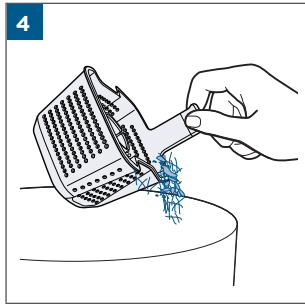

.....8

.....9

100% - 70%	
69% - 40%	
39% - 10%	
> 9% - 1%	
0%	

MASS POWER
S030-1B297100HE

24

25

26

©2022 BISSELL Inc. All rights reserved.
Part Number 1629362 11/21 RevA
global.BISSELL.com