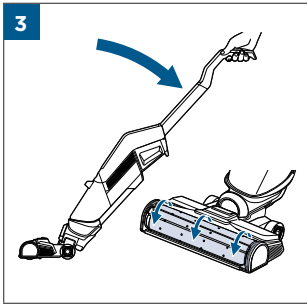

.....8

.....9

100% - 70%	
69% - 40%	
39% - 10%	
> 9% - 1%	
0%	

MASS POWER
S030-1B297100HE

24

25

26

©2022 BISSELL Inc. All rights reserved.
Part Number 1629362 11/21 RevA
global.BISSELL.com