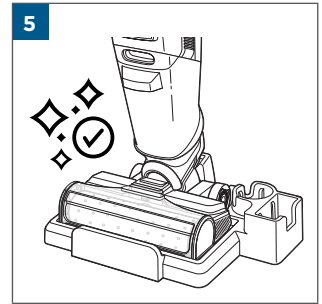

.....8

.....9

100% - 70%	
69% - 40%	
39% - 10%	
> 9% - 1%	
0%	

MASS POWER
S030-1B297100HE

24

25

26

©2022 BISSELL Inc. All rights reserved.
Part Number 1629362 11/21 RevA
global.BISSELL.com