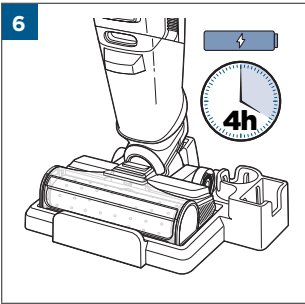

.....8

.....9

100% - 70%	
69% - 40%	
39% - 10%	
> 9% - 1%	
0%	

MASS POWER
S030-1B297100HE

24

25

26

©2022 BISSELL Inc. All rights reserved.
Part Number 1629362 11/21 RevA
global.BISSELL.com