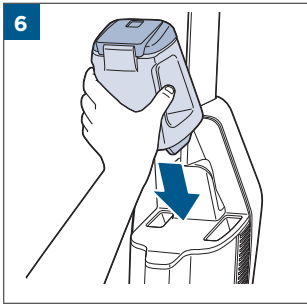

.....8

.....9

100% - 70%	
69% - 40%	
39% - 10%	
> 9% - 1%	
0%	

MASS POWER
S030-1B297100HE

24

25

26

©2022 BISSELL Inc. All rights reserved.
Part Number 1629362 11/21 RevA
global.BISSELL.com