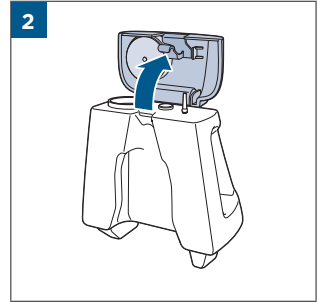

.....8

.....9

100% - 70%	
69% - 40%	
39% - 10%	
> 9% - 1%	
0%	

MASS POWER
S030-1B297100HE

24

25

26

©2022 BISSELL Inc. All rights reserved.
Part Number 1629362 11/21 RevA
global.BISSELL.com