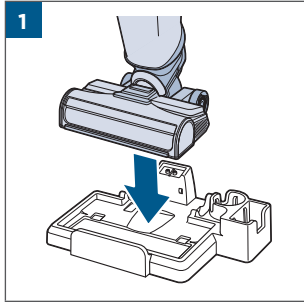

.....8

.....9

100% - 70%	
69% - 40%	
39% - 10%	
> 9% - 1%	
0%	

MASS POWER
S030-1B297100HE

24

25

26

©2022 BISSELL Inc. All rights reserved.
Part Number 1629362 11/21 RevA
global.BISSELL.com